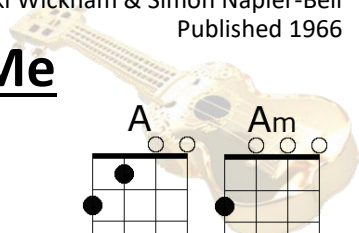

Key:A 4/4 time
Sing:A J=75

You Don't Have to Say You Love Me

Ukulele

Intro: Dm E7 Am Am

Am Dm G7 C
When I said I needed you you said you would always stay

F Dm Dm6 E7
It wasn't me who changed but you and now you've gone a-way

Am Dm G7 C
Don't you see that now you've gone and I'm left here on my own

F Dm Dm6 E7
That I have to follow you and beg you to come home

A F#m Bm E7
You don't have to say you love me just be close at hand

F Dm E7 Am
All that's left is loneliness. There's nothing left to feel

A F#m Bm E7
You don't have to say you love me just be close at hand

A F#m Bm E7
You don't have to stay forever I will under-stand

A F#
Be-lieve me, be-lieve me

B G#m C#m F#7
You don't have to say you love me just be close at hand

B G#m C#m F#7
You don't have to stay forever, I will under-stand

Outro:

B A B A B (sustain)
Be-lieve me, be-lieve me, be-lieve me