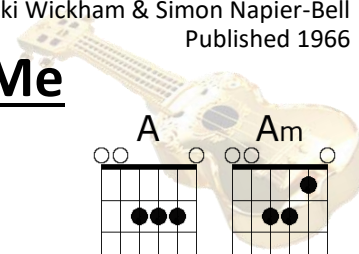

Key:A 4/4 time  
Sing:A J=75

# You Don't Have to Say You Love Me

Guitar

**Intro: Dm E7 Am Am**

**Am Dm G7 C**  
When I said I needed you you said you would always stay

**F Dm Dm6 E7**  
It wasn't me who changed but you and now you've gone a-way

**F Dm E7 Am**  
All that's left is loneliness. There's nothing left to feel

**A F#m Bm E7**  
You don't have to say you love me just be close at hand

**A F#m Bm E7**  
You don't have to stay forever I will under-stand

**A F#**  
Be-lieve me, be-lieve me

**B G#m C#m F#7**  
You don't have to say you love me just be close at hand

**B G#m C#m F#7**  
You don't have to stay forever, I will under-stand

**Outro:**

**B A B A B (sustain)**  
Be-lieve me, be-lieve me, be-lieve me