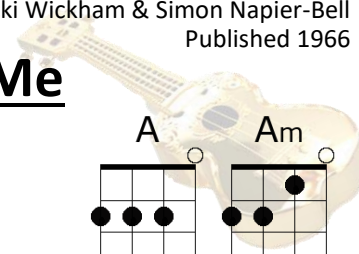

Key:A 4/4 time
Sing:A J=75

You Don't Have to Say You Love Me

Baritone

Intro: Dm E7 Am Am

Am Dm G7 C
When I said I needed you you said you would always stay

F Dm Dm6 E7
It wasn't me who changed but you and now you've gone a-way

Am Dm G7 C
Don't you see that now you've gone and I'm left here on my own

F Dm Dm6 E7
That I have to follow you and beg you to come home

A F#m Bm E7
You don't have to say you love me just be close at hand

F Dm E7 Am
All that's left is loneliness. There's nothing left to feel

A F#m Bm E7
You don't have to say you love me just be close at hand

A F#m Bm E7
You don't have to stay forever I will under-stand

A F#
Be-lieve me, be-lieve me

B G#m C#m F#7
You don't have to say you love me just be close at hand

B G#m C#m F#7
You don't have to stay forever, I will under-stand

Outro:

B A B A B (sustain)
Be-lieve me, be-lieve me, be-lieve me