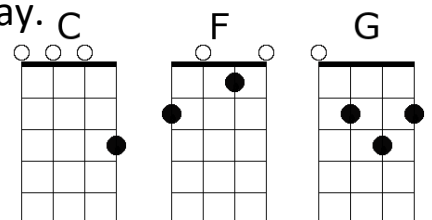

Here comes Johnny, singing, I gotta woman,

Down in the tunnels, trying to make it pay.

**F** **C**  
 He got the action, he got the motion, oh yeah ! The boy can play.

**F** **F** **C↓** **C↓**  
 Dedication, devotion, turning all the night time into the day.

## Chorus:

**C** **G**  
 He`d do the song about the sweet lovin' woman,

**C** **F**  
 He`d do the song about the knife,

**C** **G** **F**  
 He`d do the walk, do the walk of life.

**G** **C**  
 Yeah, he`d do the walk of life.

## Interlude:

**C** **F** **G** **F** **G**  
 Da dt - da da da da - Da dt - da da da dt - Da dt - da da da da Da da

**C**  
 Here comes Johnny, now he'll tell you the story,

Hand me down my walkin' shoes.

Here comes Johnny with the power and the glory,

Back-beats, the talkin' blues.

**F** **F** **C**  
 He got the action, he got the motion, oh yeah ! The boy can play.

**F** **F** **C↓** **C↓**  
 Dedication, devotion, turning all the night time into the day.