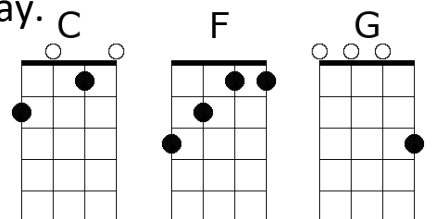

Here comes Johnny, singing, I gotta woman,

Down in the tunnels, trying to make it pay.

F **C**
He got the action, he got the motion, oh yeah ! The boy can play.

F **F** **C↓** **C↓**
Dedication, devotion, turning all the night time into the day.

Chorus:

C **G**
He`d do the song about the sweet lovin' woman,

C **F**
He`d do the song about the knife,

C **G** **F**
He`d do the walk, do the walk of life.

G **C**
Yeah, he`d do the walk of life.

Interlude:

C **F** **G** **F** **G**
Da dt - da da da da - Da dt - da da da dt - Da dt - da da da da Da da

C
Here comes Johnny, now he'll tell you the story,

Hand me down my walkin' shoes.

Here comes Johnny with the power and the glory,

Back-beats, the talkin' blues.

F **F** **C**
He got the action, he got the motion, oh yeah ! The boy can play.

F **F** **C↓** **C↓**
Dedication, devotion, turning all the night time into the day.

Walk of Life (pg 2)