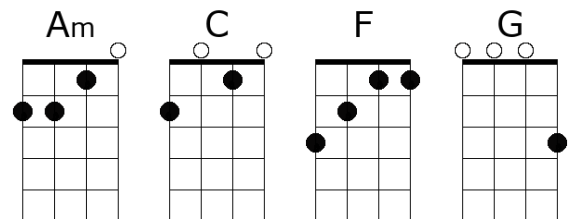

Am **F**
 I'm thumbin' my way into North Caroline

C **G** **F**
 Starin' up the road, pray to God I see headlights

C **G**
 I made it down the coast in seventeen hours

Am **F**
 Pickin' me a bouquet of dogwood flowers

C **G** **F**
 And I'm a-hopin' for Raleigh, I can see my baby to-night

Chorus:

C **G** **Am** **F**
 So rock me mama like a wagon wheel. Rock me mama any way you feel

C **G** **F**
 Heeeee-ey mama rock me

C **G** **Am** **F**
 Rock me mama like the wind and the rain. Rock me mama like a south-bound train

C **G** **F**
 Heeeee-ey mama rock me

C **G**
 Runnin' from the cold.....up in New England

Am **F**
 I was born to be a fiddler in an old-time string band

Wagon Wheel (pg 2)

Baritone

<Chorus>

Solo Break: (Verse Tune)

C **G**
Walkin' to the south, out of Roanoke

Am **F**
I caught a trucker out of Philly, had a nice long toke

C **G** **F**
But he's a headin' west from the Cumberland Gap, to Johnson City, Tennessee