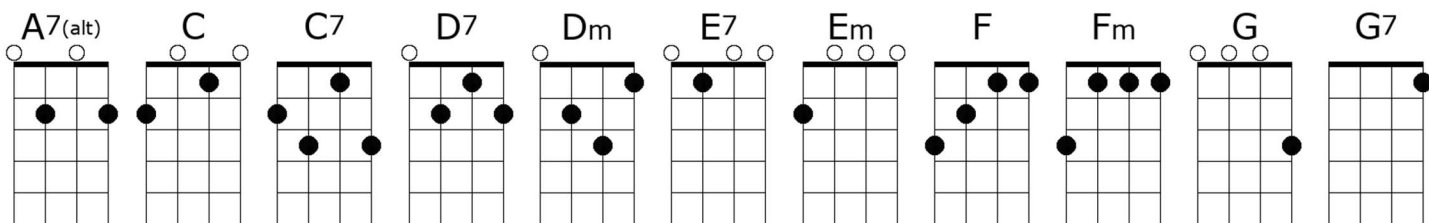

Intro: G G7

C A7 Dm G7 C E7 F Fm
Tiptoe through the window by the window that is where I'll be

C A7 Dm G7 C F C
Come tiptoe through the tulips with me

G7 C A7 Dm G7 C E7 F Fm
Oh, tiptoe from the garden by the garden of the willow tree

C A7 Dm G7 C F C C7
And tiptoe through the tulips with me

F Em A7 Em D7 G7
Knee deep in flowers we'll stray. We'll keep the showers a-way

C A7 Dm G7 C E7 F Fm
And if I kiss you in the garden in the moonlight will you pardon me?

C A7 Dm G7 C F C
And tiptoe through the tulips with me

Instrumental: (whistle and play)

C A7 Dm G7 C E7 F Fm
And if I kiss you in the garden in the moonlight will you pardon me?

C A7 Dm G7 C F C
And tiptoe through the tulips with me

F Em A7 Em D7 G7
Knee deep in flowers we'll stray. We'll keep the showers a-way

C A7 Dm G7 C E7 F Fm
And if I kiss you in the garden in the moonlight will you pardon me?

C A7 Dm G7 C F C
And tiptoe through the tulips with me

Outro:

C A7 Dm G7 C↓ C7↓ F↓ Fm↓ C↓ G7↓ C
And tiptoe through the tulips with me (slower)