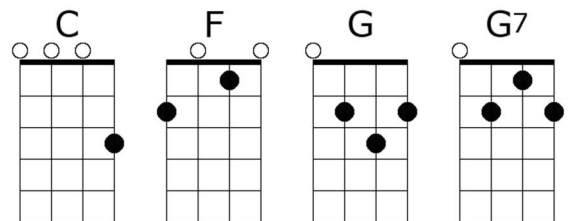

Sing G

Music & lyrics by Don Schlitz
Published 1978

Feb 21, 2021

The Gambler

Intro: C F C F

On a warm summer's eve on a train bound for nowhere
 I met up with the gambler we were both too tired to sleep
 So we took turns a-starin' out the window at the darkness
 Till boredom over-took us, and he began to speak

He said, "Son, I've made a life out of readin' people's faces
 And knowin' what the cards were by the way they held their eyes
 So if you don't mind me sayin' I can see you're out of aces
 For a taste of your whiskey I'll give you some ad-vice"

The Gambler (pg 2)

D Every gambler knows that the G secret to sur-vivin' D
 D Is knowin' what to throw away and knowin' what to keep A7
 'Cause every hand's a winner G and every hand's a loser D
 G And the best that you can hope for is to die in your sleep D

D And when he finished speakin' G he turned back toward the window D
 D Crushed out his cigarette and faded off to sleep A7
 n.c. D↓ And somewhere in the darkness G↓ the gambler he broke even D↓
 G↓ But in his final words I found an ace that I could keep D↓