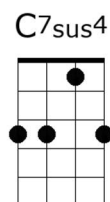

Tears in Heaven

Intro: F C Dm F B♭ C7sus4 C7 F

F C Dm F B♭ F C Am B♭
Would you know my name if I saw you in heaven

F C Dm F B♭ F C Am B♭
Would it be the same if I saw you in heaven

Dm A Cm6 D Gm7 C7
I must be strong, and carry on 'cause I know I don't be-long

F C Dm F B♭ C7sus4 C7 (second time: end with F)
Here in heaven

F C Dm F B♭ F C Am B♭
Would you hold my hand if I saw you in heaven

F C Dm F B♭ F C Am B♭
Would you help me stand if I saw you in heaven

Dm A Cm6 D Gm7 C7
I'll find my way, through night and day 'cause I know I just can't stay

F C Dm F B♭ C7sus4 C7
Here in heaven

A♭ Gm7 Fm B♭ E♭
Time can bring you down, time can bend your knees

A♭ Gm7 Fm B♭ E♭ Gm7 C Am B♭
Time can break your heart, have you begging please, begging please

Dm A Cm6 D Gm7 C7
Beyond the door there's peace I'm sure, and I know there'll be no more

F C Dm F B♭ C7sus4 C7
Tears in heaven

<repeat verse one>