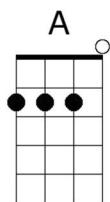

Tears in Heaven

Intro: F C Dm F B♭ C7sus4 C7 F

F C Dm F B♭ F C Am B♭
Would you know my name if I saw you in heaven

F C Dm F B♭ F C Am B♭
Would it be the same if I saw you in heaven

Dm A Cm6 D Gm7 C7
I must be strong, and carry on 'cause I know I don't be-long

F C Dm F B♭ C7sus4 C7 (second time: end with F)
Here in heaven

F C Dm F B♭ F C Am B♭
Would you hold my hand if I saw you in heaven

F C Dm F B♭ F C Am B♭
Would you help me stand if I saw you in heaven

Dm A Cm6 D Gm7 C7
I'll find my way, through night and day 'cause I know I just can't stay

F C Dm F B♭ C7sus4 C7
Here in heaven

A♭ Gm7 Fm B♭ E♭
Time can bring you down, time can bend your knees

A♭ Gm7 Fm B♭ E♭ Gm7 C Am B♭
Time can break your heart, have you begging please, begging please

Dm A Cm6 D Gm7 C7
Beyond the door there's peace I'm sure, and I know there'll be no more

F C Dm F B♭ C7sus4 C7
Tears in heaven

<repeat verse one>