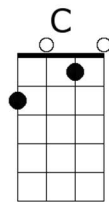

Tears in Heaven

Intro: F C Dm F B♭ C7sus4 C7 F

F C Dm F B♭ F C Am B♭
Would you know my name if I saw you in heaven

F C Dm F B♭ F C Am B♭
Would it be the same if I saw you in heaven

Dm A Cm6 D Gm7 C7
I must be strong, and carry on 'cause I know I don't be-long

F C Dm F B♭ C7sus4 C7 (second time: end with F)
Here in heaven

F C Dm F B♭ F C Am B♭
Would you hold my hand if I saw you in heaven

F C Dm F B♭ F C Am B♭
Would you help me stand if I saw you in heaven

Dm A Cm6 D Gm7 C7
I'll find my way, through night and day 'cause I know I just can't stay

F C Dm F B♭ C7sus4 C7
Here in heaven

A♭ Gm7 Fm B♭ E♭
Time can bring you down, time can bend your knees

A♭ Gm7 Fm B♭ E♭ Gm7 C Am B♭
Time can break your heart, have you begging please, begging please

Dm A Cm6 D Gm7 C7
Beyond the door there's peace I'm sure, and I know there'll be no more

F C Dm F B♭ C7sus4 C7
Tears in heaven

<repeat verse one>