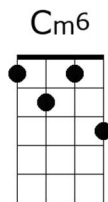

Tears in Heaven

Intro: F C Dm F B♭ C7sus4 C7 F

F C Dm F B♭ F C Am B♭
Would you know my name if I saw you in heaven

F C Dm F B♭ F C Am B♭
Would it be the same if I saw you in heaven

Dm A Cm6 D Gm7 C7
I must be strong, and carry on 'cause I know I don't be-long

F C Dm F B♭ C7sus4 C7 (second time: end with F)
Here in heaven

F C Dm F B♭ F C Am B♭
Would you hold my hand if I saw you in heaven

F C Dm F B♭ F C Am B♭
Would you help me stand if I saw you in heaven

Dm A Cm6 D Gm7 C7
I'll find my way, through night and day 'cause I know I just can't stay

F C Dm F B♭ C7sus4 C7
Here in heaven

A♭ Gm7 Fm B♭ E♭
Time can bring you down, time can bend your knees

A♭ Gm7 Fm B♭ E♭ Gm7 C Am B♭
Time can break your heart, have you begging please, begging please

Dm A Cm6 D Gm7 C7
Beyond the door there's peace I'm sure, and I know there'll be no more

F C Dm F B♭ C7sus4 C7
Tears in heaven

<repeat verse one>