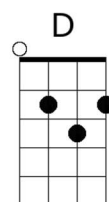

Tears in Heaven

Intro: F C Dm F B♭ C7sus4 C7 F

F C Dm F B♭ F C Am B♭
Would you know my name if I saw you in heaven

F C Dm F B♭ F C Am B♭
Would it be the same if I saw you in heaven

Dm A Cm6 D Gm7 C7
I must be strong, and carry on 'cause I know I don't be-long

F C Dm F B♭ C7sus4 C7 (second time: end with F)
Here in heaven

F C Dm F B♭ F C Am B♭
Would you hold my hand if I saw you in heaven

F C Dm F B♭ F C Am B♭
Would you help me stand if I saw you in heaven

Dm A Cm6 D Gm7 C7
I'll find my way, through night and day 'cause I know I just can't stay

F C Dm F B♭ C7sus4 C7
Here in heaven

A♭ Gm7 Fm B♭ E♭
Time can bring you down, time can bend your knees

A♭ Gm7 Fm B♭ E♭ Gm7 C Am B♭
Time can break your heart, have you begging please, begging please

Dm A Cm6 D Gm7 C7
Beyond the door there's peace I'm sure, and I know there'll be no more

F C Dm F B♭ C7sus4 C7
Tears in heaven

<repeat verse one>