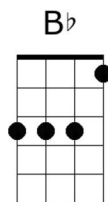

Tears in Heaven

Intro: F C Dm F B♭ C7sus4 C7 F

F C Dm F B♭ F C Am B♭
Would you know my name if I saw you in heaven

F C Dm F B♭ F C Am B♭
Would it be the same if I saw you in heaven

Dm A Cm6 D Gm7 C7
I must be strong, and carry on 'cause I know I don't be-long

F C Dm F B♭ C7sus4 C7 (second time: end with F)
Here in heaven

F C Dm F B♭ F C Am B♭
Would you hold my hand if I saw you in heaven

F C Dm F B♭ F C Am B♭
Would you help me stand if I saw you in heaven

Dm A Cm6 D Gm7 C7
I'll find my way, through night and day 'cause I know I just can't stay

F C Dm F B♭ C7sus4 C7
Here in heaven

A♭ Gm7 Fm B♭ E♭
Time can bring you down, time can bend your knees

A♭ Gm7 Fm B♭ E♭ Gm7 C Am B♭
Time can break your heart, have you begging please, begging please

Dm A Cm6 D Gm7 C7
Beyond the door there's peace I'm sure, and I know there'll be no more

F C Dm F B♭ C7sus4 C7
Tears in heaven

<repeat verse one>