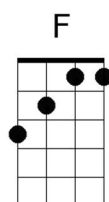

Tears in Heaven

Intro: F C Dm F B♭ C7sus4 C7 F

F C Dm F B♭ F C Am B♭
Would you know my name if I saw you in heaven

F C Dm F B♭ F C Am B♭
Would it be the same if I saw you in heaven

Dm A Cm6 D Gm7 C7
I must be strong, and carry on 'cause I know I don't be-long

F C Dm F B♭ C7sus4 C7 (second time: end with F)
Here in heaven

F C Dm F B♭ F C Am B♭
Would you hold my hand if I saw you in heaven

F C Dm F B♭ F C Am B♭
Would you help me stand if I saw you in heaven

Dm A Cm6 D Gm7 C7
I'll find my way, through night and day 'cause I know I just can't stay

F C Dm F B♭ C7sus4 C7
Here in heaven

A♭ Gm7 Fm B♭ E♭
Time can bring you down, time can bend your knees

A♭ Gm7 Fm B♭ E♭ Gm7 C Am B♭
Time can break your heart, have you begging please, begging please

Dm A Cm6 D Gm7 C7
Beyond the door there's peace I'm sure, and I know there'll be no more

F C Dm F B♭ C7sus4 C7
Tears in heaven

<repeat verse one>