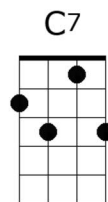

Tears in Heaven

Intro: F C Dm F B♭ C7sus4 C7 F

F C Dm F B♭ F C Am B♭
Would you know my name if I saw you in heaven

F C Dm F B♭ F C Am B♭
Would it be the same if I saw you in heaven

Dm A Cm6 D Gm7 C7
I must be strong, and carry on 'cause I know I don't be-long

F C Dm F B♭ C7sus4 C7 (second time: end with F)
Here in heaven

F C Dm F B♭ F C Am B♭
Would you hold my hand if I saw you in heaven

F C Dm F B♭ F C Am B♭
Would you help me stand if I saw you in heaven

Dm A Cm6 D Gm7 C7
I'll find my way, through night and day 'cause I know I just can't stay

F C Dm F B♭ C7sus4 C7
Here in heaven

A♭ Gm7 Fm B♭ E♭
Time can bring you down, time can bend your knees

A♭ Gm7 Fm B♭ E♭ Gm7 C Am B♭
Time can break your heart, have you begging please, begging please

Dm A Cm6 D Gm7 C7
Beyond the door there's peace I'm sure, and I know there'll be no more

F C Dm F B♭ C7sus4 C7
Tears in heaven

<repeat verse one>