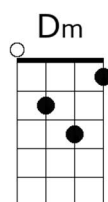

Tears in Heaven

Intro: F C Dm F B♭ C7sus4 C7 F

F C Dm F B♭ F C Am B♭
Would you know my name if I saw you in heaven

F C Dm F B♭ F C Am B♭
Would it be the same if I saw you in heaven

Dm A Cm6 D Gm7 C7
I must be strong, and carry on 'cause I know I don't be-long

F C Dm F B♭ C7sus4 C7 (second time: end with F)
Here in heaven

F C Dm F B♭ F C Am B♭
Would you hold my hand if I saw you in heaven

F C Dm F B♭ F C Am B♭
Would you help me stand if I saw you in heaven

Dm A Cm6 D Gm7 C7
I'll find my way, through night and day 'cause I know I just can't stay

F C Dm F B♭ C7sus4 C7
Here in heaven

A♭ Gm7 Fm B♭ E♭
Time can bring you down, time can bend your knees

A♭ Gm7 Fm B♭ E♭ Gm7 C Am B♭
Time can break your heart, have you begging please, begging please

Dm A Cm6 D Gm7 C7
Beyond the door there's peace I'm sure, and I know there'll be no more

F C Dm F B♭ C7sus4 C7
Tears in heaven

<repeat verse one>