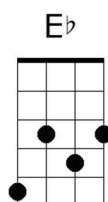

Tears in Heaven

Intro: F C Dm F B♭ C7sus4 C7 F

F C Dm F B♭ F C Am B♭
Would you know my name if I saw you in heaven

F C Dm F B♭ F C Am B♭
Would it be the same if I saw you in heaven

Dm A Cm6 D Gm7 C7
I must be strong, and carry on 'cause I know I don't be-long

F C Dm F B♭ C7sus4 C7 (second time: end with F)
Here in heaven

F C Dm F B♭ F C Am B♭
Would you hold my hand if I saw you in heaven

F C Dm F B♭ F C Am B♭
Would you help me stand if I saw you in heaven

Dm A Cm6 D Gm7 C7
I'll find my way, through night and day 'cause I know I just can't stay

F C Dm F B♭ C7sus4 C7
Here in heaven

A♭ Gm7 Fm B♭ E♭
Time can bring you down, time can bend your knees

A♭ Gm7 Fm B♭ E♭ Gm7 C Am B♭
Time can break your heart, have you begging please, begging please

Dm A Cm6 D Gm7 C7
Beyond the door there's peace I'm sure, and I know there'll be no more

F C Dm F B♭ C7sus4 C7
Tears in heaven

<repeat verse one>