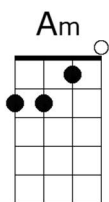

Tears in Heaven

Intro: F C Dm F B♭ C7sus4 C7 F

F C Dm F B♭ F C Am B♭
Would you know my name if I saw you in heaven

F C Dm F B♭ F C Am B♭
Would it be the same if I saw you in heaven

Dm A Cm6 D Gm7 C7
I must be strong, and carry on 'cause I know I don't be-long

F C Dm F B♭ C7sus4 C7 (second time: end with F)
Here in heaven

F C Dm F B♭ F C Am B♭
Would you hold my hand if I saw you in heaven

F C Dm F B♭ F C Am B♭
Would you help me stand if I saw you in heaven

Dm A Cm6 D Gm7 C7
I'll find my way, through night and day 'cause I know I just can't stay

F C Dm F B♭ C7sus4 C7
Here in heaven

A♭ Gm7 Fm B♭ E♭
Time can bring you down, time can bend your knees

A♭ Gm7 Fm B♭ E♭ Gm7 C Am B♭
Time can break your heart, have you begging please, begging please

Dm A Cm6 D Gm7 C7
Beyond the door there's peace I'm sure, and I know there'll be no more

F C Dm F B♭ C7sus4 C7
Tears in heaven

<repeat verse one>