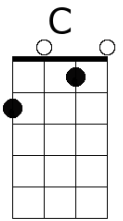

Music & lyrics by Axl Rose, Duff McKagan, Steven Adler, Izzy Stradlin & Slash
Published 1988

Sweet Child O' Mine

Aug 1, 2021

Baritone

Intro: D • Dsus2 • Dsus4 • D • (x2)

D
She's got a smile that it seems to me

<Refrain> (x2)

Em **G** **A** **C D**
Where do we go where do we go now where do we go

Em **G** **A** **C D**
Where do we go where do we go now where do we go

Em **G** **A** **C D**
Where do we go sweet child where do we go now

Em **G** **A** **C D**
Ah-ya-ya-ya ya-ya-ya-ya where do we go oh woa-oa-oa

Em (slow and fade) **G** **A** **C D G (sustain)**
Where do we go sweet child where do we go now

Dsus2

Dsus4

Em

G