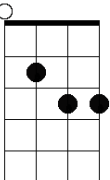

Music & lyrics by Axl Rose, Duff McKagan, Steven Adler, Izzy Stradlin & Slash
Published 1988

Sweet Child O' Mine

Aug 1, 2021

Baritone

Intro: D • Dsus2 • Dsus4 • D • (x2)

D
She's got a smile that it seems to me

<Refrain> (x2)

Em **G** **A** **C D**
Where do we go where do we go now where do we go

Em **G** **A** **C D**
Where do we go where do we go now where do we go

Em **G** **A** **C D**
Where do we go sweet child where do we go now

Em **G** **A** **C D**
Ah-ya-ya-ya ya-ya-ya-ya where do we go oh woa-oa-oa

Em (slow and fade) **G** **A** **C D G (sustain)**
Where do we go sweet child where do we go now

Dsus2

Dsus4

Em

G