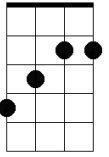

Music & lyrics by Jesse Fuller
Published 1954

San Francisco Bay Blues

May 9, 2024

Intro:

F **F#o** **C** **B** **Bb** **A7**
Didn't mean to treat her so bad, she was the best gal I ever have had

D7 **G7**
She said goodbye, like to make me cry, I want to lay down and di-i-ie

C **F** **C** **C7**
I got the blues since my baby left me' by the San Francisco Bay

F **C** **C7**
The ocean liner, ain't you gone so far a-way

F **F#o** **C** **B** **Bb** **A7**
Didn't mean to treat her so bad, she was the best gal I ever have had

D7 **G7**
She said goodbye, like to make me cry, I want to lay down and di-i-ie

C **F** **C** **C7**
I ain't got a nickel and I ain't got a lousy dime

F **E7**
If she don't come back, I think I'm gonna lose my mind

F **F#o** **C** **B** **Bb** **A7**
If she ever comes back to stay it's gonna be another brand new day

D7 **G7** **C** **G7**
Walkin' with my baby down by the San Francisco Bay

[Kazoo Solo]

C **F** **C** **C** **F** **C**
Sittin' down looking through my back door... wondrin' which way to go

F **E7**
The woman I'm so crazy 'bout... she don't want me no more

F **F#o** **C** **B** **Bb** **A7**
Think I'll catch me a freight train... cause I'm feelin' so blue

D7 **G7** *n.c.*
Ride all the way to the end of the line... thinkin' only of you

C **F** **C** **F** **C** **C7**
Meanwhile livin' in the city... just about to go in-sane

F **E7**
Thought I heard my baby Lord... the way she used to call my name

F **F#o** **C** **B** **Bb** **A7**
If she ever comes back to stay... it's gonna be another brand new day

D7 **G7** **C** **A7**
Walkin' with my baby down by the San Francisco Bay, hey hey hey

D7 **G7** **C**
Walkin' with my baby down by the San Francisco Bay

D7 (ritard) **G7** **C** **G7** **C (sustain)**
Walkin' with my baby down by the San Francisco Bay

B

Bb

C

C7

D7(alt)

E7

F

F#o

G7