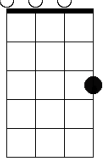

Music & lyrics by Jesse Fuller
Published 1954

San Francisco Bay Blues

May 9, 2024

Intro:

F **F#o** **C** **B** **Bb** **A7**
Didn't mean to treat her so bad, she was the best gal I ever have had

D7 **G7**
She said goodbye, like to make me cry, I want to lay down and di-i-ie

C **F** **C** **C7**
I got the blues since my baby left me' by the San Francisco Bay

F **C** **C7**
The ocean liner, ain't you gone so far a-way

F **F#o** **C** **B** **Bb** **A7**
Didn't mean to treat her so bad, she was the best gal I ever have had

D7 **G7**
She said goodbye, like to make me cry, I want to lay down and di-i-ie

C **F** **C** **C7**
I ain't got a nickel and I ain't got a lousy dime

F **E7**
If she don't come back, I think I'm gonna lose my mind

F **F#o** **C** **B** **Bb** **A7**
If she ever comes back to stay it's gonna be another brand new day

D7 **G7** **C** **G7**
Walkin' with my baby down by the San Francisco Bay

[Kazoo Solo]

C **F** **C** **C** **F** **C**
Sittin' down looking through my back door... wondrin' which way to go

F **E7**
The woman I'm so crazy 'bout... she don't want me no more

F **F#o** **C** **B** **Bb** **A7**
Think I'll catch me a freight train... cause I'm feelin' so blue

D7 **G7** *n.c.*
Ride all the way to the end of the line... thinkin' only of you

C **F** **C** **F** **C** **C7**
Meanwhile livin' in the city... just about to go in-sane

F **E7**
Thought I heard my baby Lord... the way she used to call my name

F **F#o** **C** **B** **Bb** **A7**
If she ever comes back to stay... it's gonna be another brand new day

D7 **G7** **C** **A7**
Walkin' with my baby down by the San Francisco Bay, hey hey hey

D7 **G7** **C**
Walkin' with my baby down by the San Francisco Bay

D7 (ritard) **G7** **C** **G7** **C (sustain)**
Walkin' with my baby down by the San Francisco Bay

B

Bb

C

C7

D7(alt)

E7

F

F#o

G7