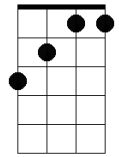

Music & lyrics by Jesse Fuller
Published 1954

San Francisco Bay Blues

May 9, 2024

Intro:

F **F#o** **C** **B** **Bb** **A7**
Didn't mean to treat her so bad, she was the best gal I ever have had

D7 **G7**
She said goodbye, like to make me cry, I want to lay down and di-i-ie

C **F** **C** **C7**
I got the blues since my baby left me' by the San Francisco Bay

F **C** **C7**
The ocean liner, ain't you gone so far a-way

F **F#o** **C** **B** **Bb** **A7**
Didn't mean to treat her so bad, she was the best gal I ever have had

D7 **G7**
She said goodbye, like to make me cry, I want to lay down and di-i-ie

C **F** **C** **C7**
I ain't got a nickel and I ain't got a lousy dime

F **E7**
If she don't come back, I think I'm gonna lose my mind

F **F#o** **C** **B** **Bb** **A7**
If she ever comes back to stay it's gonna be another brand new day

D7 **G7** **C** **G7**
Walkin' with my baby down by the San Francisco Bay

[Kazoo Solo]

C **F** **C** **C** **F** **C**
Sittin' down looking through my back door... wondrin' which way to go

F **E7**
The woman I'm so crazy 'bout... she don't want me no more

F **F#o** **C** **B** **Bb** **A7**
Think I'll catch me a freight train... cause I'm feelin' so blue

D7 **G7** *n.c.*
Ride all the way to the end of the line... thinkin' only of you

C **F** **C** **F** **C** **C7**
Meanwhile livin' in the city... just about to go in-sane

F **E7**
Thought I heard my baby Lord... the way she used to call my name

F **F#o** **C** **B** **Bb** **A7**
If she ever comes back to stay... it's gonna be another brand new day

D7 **G7** **C** **A7**
Walkin' with my baby down by the San Francisco Bay, hey hey hey

D7 **G7** **C**
Walkin' with my baby down by the San Francisco Bay

D7 (ritard) **G7** **C** **G7** **C (sustain)**
Walkin' with my baby down by the San Francisco Bay

B

Bb

C

C7

D7(alt)

E7

F

F#o

G7