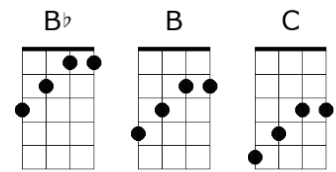

## Intro:

**F F Bb G7 C F Bb↓ B↓ C↓**  
Deep with-in my heart lies a melo-dy, a song of old San An-tone

**n.c. F Bb G7**  
Deep with-in my heart lies a melo-dy  
**C F**  
A song of old San An-tone

**Bb G7**  
Where in dreams I live with a memo-ry

**C F**  
Be-neath the stars, all a-lone

**Bb G7**  
It was there I found, be-side the Ala-mo

**C F**  
En-chantment strange as the blue up above

**Bb G7**  
A moon-lit pass, that only she would know

**C F**  
Still hears my broken song of love

**C G7**  
Moon in all your splendor, know only my heart

**C**  
Call back my rose, rose of San Antone

**G7**  
Lips so sweet and tender, like petals fallin' apart

**C C7**  
Speak once again of my love, my own

**F Bb G7**  
Bro-ken song, empty words I know

**C F**  
Still live in my heart all a-lone

**Bb G7**  
For that moon-lit pass be-side the Ala-mo

**C F** :||  
And rose, my rose of San An-tone

**Outro: C C F↓ C↓ F↓**