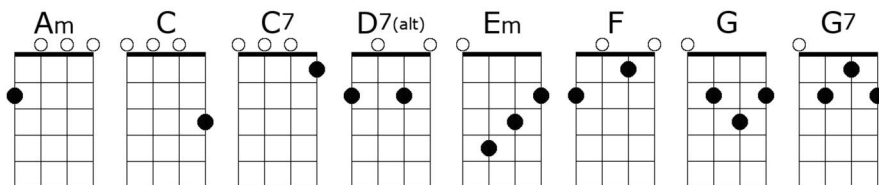

Sing E

One Toke Over the Line

Intro: (Like Chorus) C • C7 • F • C • C Em Am D7 F G C •

Chorus:

C C7 F C
One toke over the line, sweet Jesus, one toke over the line
C Em Am D7 F G C
Sittin' down-town in a railway station, one toke over the line
C C7 F C
Waitin' for the train that goes home, sweet Mary, hoping that the train is on time
Em Am D7 F G C
Sitting down-town in a railway station, one toke over the line

C C7 F C
Who do you love, I hope it's me
C D7 F G
I've been a changin', as you can plainly see
C C7 F C
I felt the joy and I learned about the pain, and my mama said
C Am D7 F G C
If I should choose to make it part of me, would surely strike me dead

And now I'm.... <Chorus>

C C7 F C
I sail a-way-a-ay, a country mile
C D7 F G7
And now I'm re-turning, and showing off my smile
C C7 F C
I met all the girls and I loved myself a few, and to my sur-prise
C Am D7 F G C
Like every-thing else that I've been through, they opened up my eyes

And now I'm.... <Chorus (first and second lines)>

Don't you know I'm just a.... <Chorus (third and fourth lines)>

Intro: (Like Chorus) C • C7 • F • C • C Em Am D7 F G C •

I wanna be.... <Chorus>

Outro:

C Em Am D7 F G C
Sitting down-town in a railway station, one toke over the line
F F G C (sustain)
One toke, one toke, over the line