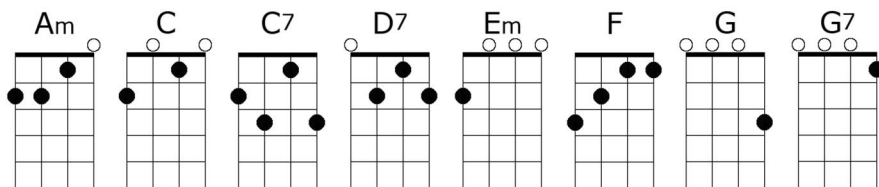

Sing E

One Toke Over the Line

Intro: (Like Chorus) C • C7 • F • C • C Em Am D7 F G C •

Chorus:

C C7 F C
One toke over the line, sweet Jesus, one toke over the line
C Em Am D7 F G C
Sittin' down-town in a railway station, one toke over the line
C C7 F C
Waitin' for the train that goes home, sweet Mary, hoping that the train is on time
Em Am D7 F G C
Sitting down-town in a railway station, one toke over the line

C C7 F C
Who do you love, I hope it's me
C D7 F G
I've been a changin', as you can plainly see
C C7 F C
I felt the joy and I learned about the pain, and my mama said
C Am D7 F G C
If I should choose to make it part of me, would surely strike me dead

And now I'm.... <Chorus>

C C7 F C
I sail a-way-a-ay, a country mile
C D7 F G7
And now I'm re-turning, and showing off my smile
C C7 F C
I met all the girls and I loved myself a few, and to my sur-prise
C Am D7 F G C
Like every-thing else that I've been through, they opened up my eyes

And now I'm.... <Chorus (first and second lines)>

Don't you know I'm just a.... <Chorus (third and fourth lines)>

Intro: (Like Chorus) C • C7 • F • C • C Em Am D7 F G C •

I wanna be.... <Chorus>

Outro:

C Em Am D7 F G C
Sitting down-town in a railway station, one toke over the line
F F G C (sustain)
One toke, one toke, over the line