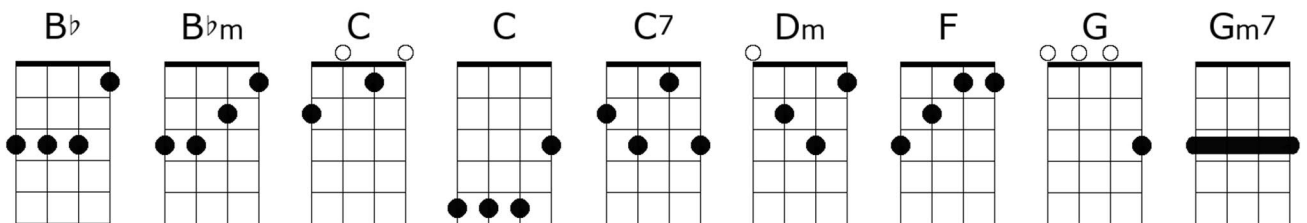

Music & lyrics by Gerry Goffin and Carole King
 Published 1963
 Modified with thanks to
 San Jose Ukulele Club

One Fine Day

Aug 26, 2020

Intro: (Chorus as instrumental)

Chorus:

F Dm
 Shooby-dooby-dooby-dooby-doo-wah-wah
 Bb C
 Shooby-dooby-dooby-dooby-doo-wah-wah

F C
 One fine day you'll look at me
 Dm Bb Bbm
 And you will know our love was meant to be
 F Dm Bb C F
 One fine day you're gonna want me for your girl

<Chorus>

F C
 The arms I long for will open wide
 Dm Bb Bbm
 And you'll be proud to have me right by your side
 F Dm Bb C F
 One fine day you're gonna want me for your girl
 F Bb F
 Shooby-dooby-dooby-dooby-doo-wah-wah shooby-dooby-do-wah
 Bb F Bb F Bb F Bb
 Though I know you're the kind of boy who only wants to run a-round
 Dm G Dm G
 I'll keep waiting, and someday darling
 C Bb Gm7 Bb C(alt)
 You'll come to me when you want to settle down, oh
 F C
 One fine day we'll meet once more
 Dm Bb Bbm
 And then you'll want the love you threw away be-fore
 F Dm Bb C F Dm Bb C
 One fine day you're gonna want me for your girl
 F Dm Bb C F (sustain)
 One fine day you're gonna want me for your girl