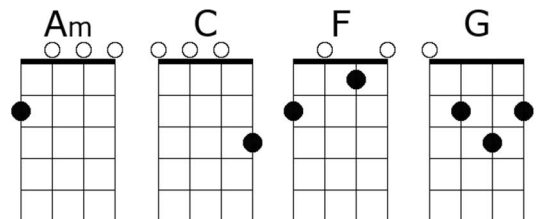

Let It Be

Intro: C G Am F C G F↓↓C

C G Am F
When I find myself in times of trouble Mother Mary comes to me

C G F↓↓C
Speaking words of wisdom, let it be

C G Am F
And in my hour of darkness she is standing right in front of me

C G F↓↓C
Speaking words of wisdom, let it be

Am G F C
Let it be, let it be, let it be, let it be

G F↓↓C
Whisper words of wisdom, let it be

C G Am F
And when the broken hearted people living in the world agree

C G F↓↓C
There will be an answer, let it be

C G Am F
For though they may be parted there is still a chance that they will see

C G F↓↓C
There will be an answer, let it be

Am G F C
Let it be, let it be, let it be, let it be,

G F↓↓C
There will be an answer, let it be

Am G F C
Let it be, let it be, let it be, let it be,

G F↓↓C
Whisper words of wisdom, let it be

Let It Be (pg 2)

Instrumental riff: F ↓ ↓ C ↓ ↓ G ↓ F ↓ C ↓ F ↓ ↓ C ↓ ↓ G ↓ F ↓ C ↓