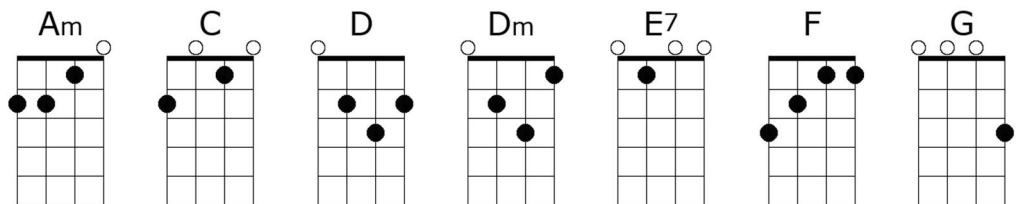

Music & Lyrics by Don Henley, Don Felder & Glen Frey
Published 1977

Hotel California

Sep 24, 2021

Intro: Am – E7 – G – D – F – C – Dm – E7

Am E7
On a dark desert highway, cool wind in my hair

G D
Warm smell of colitas rising up through the air

F C
Up ahead in the distance I saw a shimmering light

Dm E7
My head grew heavy and my sight grew dim. I had to stop for the night

Am E7
There she stood in the doorway. I heard the mission bell

G D
And I was thinking to myself, "This could be Heaven or this could be Hell"

F C
Then she lit up a candle and she showed me the way

Dm E7
There were voices down the corridor. I thought I heard them say...

Chorus:

F C
Welcome to the Hotel Cali-fornia

E7 Am
Such a lovely place (such a lovely place) such a lovely face

F C
Plenty of room at the Hotel Cali-fornia

Dm E7
Any time of year (any time of year) you can find it here

Am E7
Her mind is Tiffany-twisted. She got the Mercedes Benz

G D
She got a lot of pretty, pretty boys she calls friends

F C
How they dance in the courtyard, sweet summer sweat

Dm E7
Some dance to remember, some dance to forget