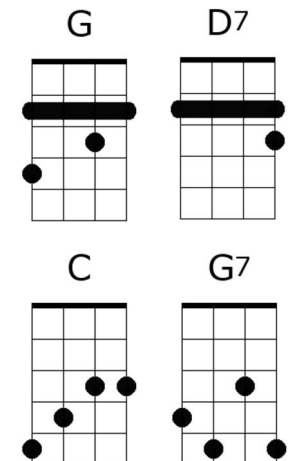

Sing F#

Music & lyrics by Bob Merrill
Published 1954

Honeycomb

INTRO: F# · B · C#7 · F# ·

Well it's a darn good life and it's kinda funny

How the Lord made the bee and the bee made the honey

And the honeybee lookin' for a home

Got a hank o' hair and a piece o' bone and made a walkin' talkin' Honeycomb

Well, Honeycomb, won't you be my ba-by well, Honeycomb, be my own

What a darn good life when you got a wife like Honeycomb

Honeycomb

And the Lord said now that I made a bee

I'm gonna look all a-round for a green, green tree

And He made a little tree and I guess you heard

Oh, then well he made a little bird

And they waited all a-round till the end of Spring

a-Gettin' every note that the birdies sing

Honeycomb (pg 2)

And they ^{D7} put 'em all into one sweet tome

^G For my ^{G7} Honeycomb

Oh, Honeycomb, won't you be my ba-by well, Honeycomb, be my own

Got a hank o' hair and a piece o' bone and made a walkin' talkin' ^{G↓ nc} Honeycomb