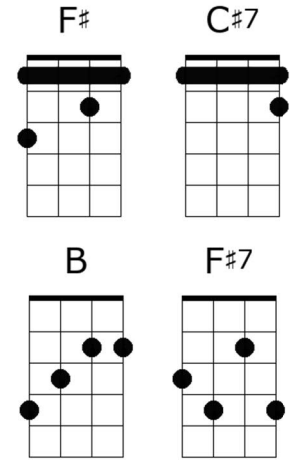

Sing F#

Music & lyrics by Bob Merrill
Published 1954

Honeycomb

INTRO: F# · B · C#7 · F# ·

Well it's a darn good life and it's kinda funny

How the Lord made the bee and the bee made the honey

And the honeybee lookin' for a home

Got a hank o' hair and a piece o' bone and made a walkin' talkin' Honeycomb

Well, Honeycomb, won't you be my ba-by well, Honeycomb, be my own

What a darn good life when you got a wife like Honeycomb

Honeycomb

And the Lord said now that I made a bee

I'm gonna look all a-round for a green, green tree

And He made a little tree and I guess you heard

Oh, then well he made a little bird

And they waited all a-round till the end of Spring

a-Gettin' every note that the birdies sing

Honeycomb (pg 2)

And they ^{D7} put 'em all into one sweet tome

^G For my ^{G7} Honeycomb

Oh, Honeycomb, won't you be my ba-by well, Honeycomb, be my own

Got a hank o' hair and a piece o' bone and made a walkin' talkin' ^{G↓ nc} Honeycomb