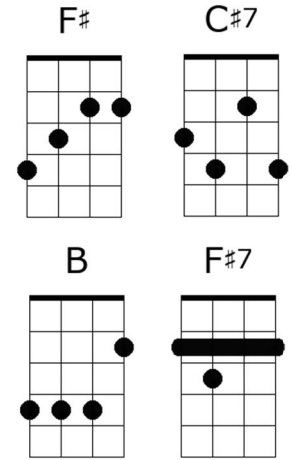

Music & lyrics by Bob Merrill
Published 1954

Sing F#

Honeycomb

INTRO: F# • B • C#7 • F# •

Well it's a darn good life and it's kinda funny

How the Lord made the bee and the bee made the honey

And the honeybee lookin' for a home

And they called it honeycomb

And they roamed the world and they gathered all

Of the honeycomb into one sweet ball

And the honeycomb from a million trips

Made my baby's lips

Oh, Honeycomb, won't you be my ba-by well, Honeycomb, be my own

Got a hank o' hair and a piece o' bone and made a walkin' talkin' Honeycomb

Well, Honeycomb, won't you be my ba-by well, Honeycomb, be my own

What a darn good life when you got a wife like Honeycomb

Honeycomb

And the Lord said now that I made a bee

I'm gonna look all a-round for a green, green tree

And He made a little tree and I guess you heard

Oh, then well he made a little bird

And they waited all a-round till the end of Spring

a-Gettin' every note that the birdies sing

Baritone