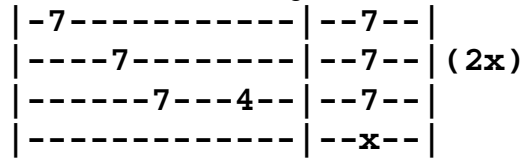

# Harvest Moon

Intro: D D6 DM7 DM7 (x4) Riff: (standard) Play over chord where indicated

Em7(riff)  
Come a little bit closer

Em7(riff) D D6 DM7 DM7 (x2)  
Hear what I have to say

Em7  
Just like children sleepin'