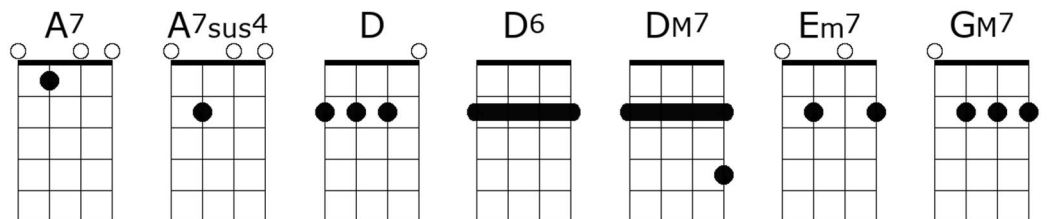

# Harvest Moon

Intro: D D6 DM7 DM7 (x4) Riff: (standard) Play over chord where indicated

Em7(riff)  
Come a little bit closer

Em7(riff) D D6 DM7 DM7 (x2)  
Hear what I have to say

Em7  
Just like children sleepin'

Em7 D D6 DM7 DM7 (x2)  
We could dream this night away

GM7 Em7  
But there's a full moon risin'

GM7 Em7 D D6 DM7 DM7 (x2)  
Let's go dancin' in the light

GM7 Em7  
We know where the music's playin'

GM7 Em7 D D6 DM7 DM7 (x2)  
Let's go out and feel the night

A7sus4 A7  
Because I'm still in love with you

A7sus4  
I want to see you dance a-gain

A7  
Because I'm still in love with you

n.c. D D6 DM7 DM7 (x4)  
On this harvest moon

GM7 Em7 D D6 DM7 DM7 (x2)  
And the moon is climbin' high

GM7 Em7  
I want to celebrate

GM7 Em7 D D6 DM7 DM7 (x2)  
See it shinin' in your eye

A7sus4 A7  
Because I'm still in love with you

A7sus4  
I want to see you dance a-gain