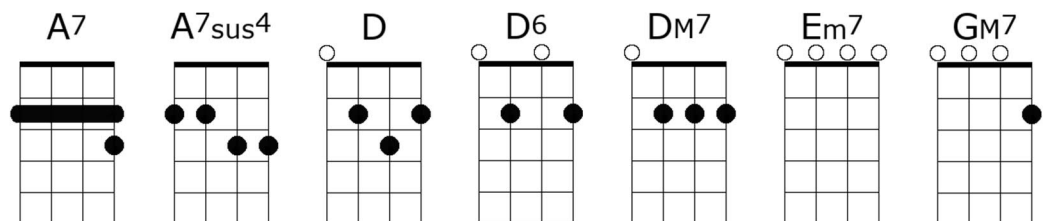

Harvest Moon

Intro: D D6 DM7 DM7 (x4) Riff: (standard) Play over chord where indicated

Em7(riff)
Come a little bit closer

Em7(riff) D D6 DM7 DM7 (x2)
Hear what I have to say

Em7
Just like children sleepin'

Em7 D D6 DM7 DM7 (x2)
We could dream this night away

GM7 Em7
But there's a full moon risin'

GM7 Em7 D D6 DM7 DM7 (x2)
Let's go dancin' in the light

GM7 Em7
We know where the music's playin'

GM7 Em7 D D6 DM7 DM7 (x2)
Let's go out and feel the night

A7sus4 A7
Because I'm still in love with you

A7sus4
I want to see you dance a-gain

A7
Because I'm still in love with you

n.c. D D6 DM7 DM7 (x4)
On this harvest moon

Harvest Moon (pg 2)

Baritone

Em7(riff)
When we were strangers

Em7(riff) D D6 DM7 DM7 (x2)
I watched you from a-far

Em7
When we were lovers

Em7 D D6 DM7 DM7 (x2)
I loved you with all my heart

GM7 Em7
But now it's gettin' late

GM7 Em7 D D6 DM7 DM7 (x2)
And the moon is climbin' high