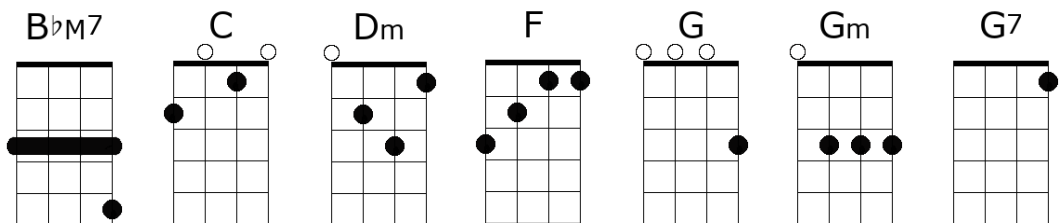

Baritone

Intro: F Dm G C

C Just yesterday mornin', they let me know you were gone **C**

G Suzanne the plans they made put an end to you **BbM7**

C I walked out this morning and I wrote down this song **C**

G I just can't re-mem-ber who to send it to **BbM7**

F I've seen fire and I've seen rain **Dm G C**

F I've seen sunny days that I thought would never end **Dm G7 C**

F I've seen lonely times when I could not find a friend **Dm G7 C**

BbM7 But I always thought that I'd see you a-gain **Gm C**

C Won't you look down upon me, Jesus. You've got to help me make a stand **Gm F C**

G You've just got to see me through another day **BbM7**

C My body's aching and my time is at hand **Gm F C**

G And I won't make it any other way **BbM7**

F I've seen fire and I've seen rain **Dm G C**

F I've seen sunny days that I thought would never end **Dm G7 C**

F I've seen lonely times when I could not find a friend **Dm G7 C**

BbM7 But I always thought that I'd see you a-gain **Gm C**