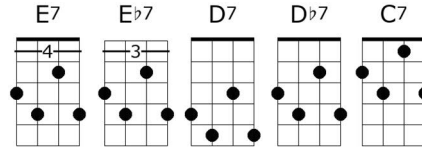

Dream a Little Dream of Me

Baritone

Intro: E7 E^b7 D7 D^b7 C7 (walkdown)

F . **E7** . **D^b7** . **C7** .
Stars shining bright a-bove you

F . **Am** . **D7** . . .
Night breezes seem to whisper I love you

B^b . . . **B^bm6** . . . **F** . **D^b7** . **C7** . . .
Birds singing in the sycamore tree. Dream a little dream of me

F . **E7** . **D^b7** . **C7** .
Say nightie-night and kiss me

F . **Am** . **D7** . . .
Just hold me tight and tell me you miss me

B^b . . . **B^bm6** . . . **F** . **D^b7** **C7** **F** . **A7** .
But in your dreams, what-ever they be, dream a little dream of me

<Chorus>

F . **E7** . **D^b7** . **C7** .
Sweet dreams 'til sunbeams find you

F . **Am** . **D7** . . .
Sweet dreams that leave all worries be-hind you

B^b . . . **B^bm6** . . . **F** . **D^b7** **C7** **F** . **F7** .
But in your dreams, what-ever they be, dream a little dream of me