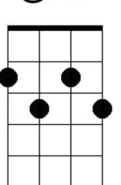

By the Light of the Silvery Moon

Intro: B \flat C7 F F \downarrow

n.c. F
By the light

B \flat D7 Gm7
Of the silvery moon

C7 Gm7 C7
I want to spoon

B \flat G \flat o7 Gm7 C7
To my honey I'll croon love's tune

B \flat D7 Gm7
Of the silvery moon (not the sun but the moon)

C7 Gm7 C7
I want to spoon (not croon, but spoon)

B \flat G \flat o7 Gm7 C7
To my honey I'll croon love's tune

F
Honeymoon (honeymoon, honeymoon)

B \flat D7 Gm7
Keep a-shinin' in June (not May but June)

B \flat m6 F B \flat m6 F
Your silvery beams will bring love's dreams

D7
We'll be cuddlin' soon

Gm7 C7 F B \flat F C7 F \downarrow
By the silvery moon

B \flat

B \flat m6

C7

D7(alt)

F

G \flat o7

Gm7