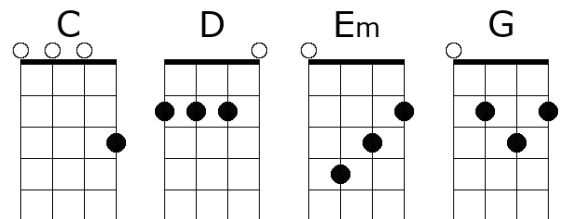

Music & lyrics by Van Morrison
Published 1967
Modified with thanks to
San Jose Ukulele Club

Brown Eyed Girl

Jul 21, 2021

Intro: chords and intro riff (x2) (Standard tuning)

G↓ C↓ G↓ D↓
A---2--3---5---3--2---7--8---10---8--7---2--3---5---3--2---0---0---2--3
E---3--5---7---5--3---8-10---12---10--8---3--5---7---5--3---2---2---3--5
G-----
C-----

D G Em C D G D
My brown-eyed girl you my-y brown-eyed girl

G C G D
And whatever happened to Tuesday and so slow

G C G D
Going down the old mine with a transistor radio

G C G D
Standing in the sunlight laughing hiding behind a rainbow's wall

G C G D C
Slipping and sliding all along the waterfall, with you

D G Em C D G
My brown-eyed girl you my-y brown-eyed girl

Brown Eyed Girl (pg 2)

D Do you remember when D↓↓ we used to sing G

C G D
Sha la la la la la la la te da

G C G D G C G D
Sha la la la la la la la te da, la te da

Base riff:

G↓ C↓ G↓ D↓

G C G D
So hard to find my way now that I'm all on my own

G C G D
I saw you just the other day oh my, how you have grown

G C G D
Cast my memory back there, Lord sometime I'm overcome thinking 'about