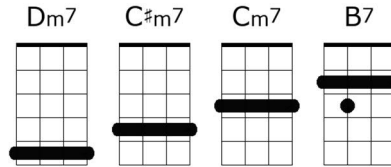

Music & lyrics by Herman Hupfeld
Published 1931
Modified with thanks to
San Jose Ukulele Club

As Time Goes By

July 2, 2020

INTRO: Dm7 • C#m7 • Cm7 • B7 (*sustain*)

| Dm7 • G7 • | G6 • F07 •
You must remember this, a kiss is still a kiss,

| C • Dm7 • | C07 • Em Ebm
A sigh is just a sigh

| D7 • G7 • | G7 • Dm7 G7 | C • G07 • | FM7 •• F6 •
The fundamental things ap- ply, as time goes by

| Dm7 • G7 • | G6 • F07 •
And when two lovers woo, they still say" I love you"