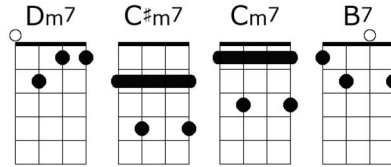

Music & lyrics by Herman Hupfeld
Published 1931
Modified with thanks to
San Jose Ukulele Club

As Time Goes By

July 2, 2020

INTRO: Dm7 • C#m7 • Cm7 • B7 (*sustain*)

Baritone

| Dm7 • G7 • | G6 • F07 •
You must remember this, a kiss is still a kiss,

| C • Dm7 • | C07 • Em Ebm
A sigh is just a sigh

| D7 • G7 • | G7 • Dm7 G7 | C • G07 • | FM7 •• F6 •
The fundamental things ap- ply, as time goes by

| Dm7 • G7 • | G6 • F07 •
And when two lovers woo, they still say" I love you"

Dm • C07 • |
Hearts full of passion, jealousy and hate

Am • C+ • | C • D7 •
Woman needs a man, and man must have his mate

| G7 • G07 • | G7 ••••
That no one can de - ny

| Dm7 • G7 • | G6 • F07 •
It's still the same old story, a fight for love and glory